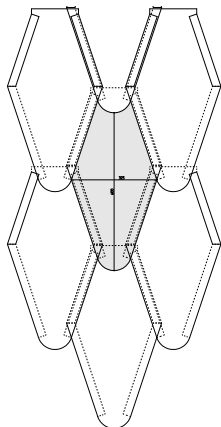

Shingles

Bespoke shingles

Each project is different. For renovations or for new buildings, bespoke square, hexagonal or diamond shaped, or any other shaped shingles will decorate your facade or roof.

Reference	Item code	Aspects
zinc	300001237	☐ ☐ ☐ ☐ ☐ ☐ ☐ ☐ ☐
zinc clip	300001699	☐ Natural zinc
copper		Contact us
copper clip		☐ Copper