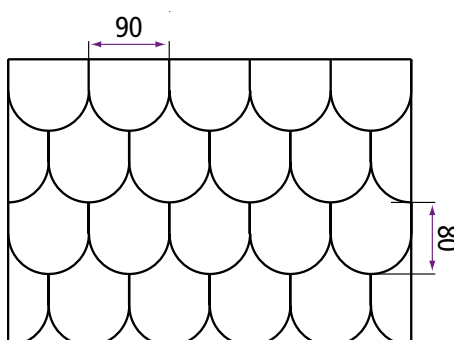

Shingles

Decorative stamped shingles

Type H shingles

Type F shingles

Reference	Code	Height (mm)	Width (mm)	Pieces/m ²	Aspects
Type H	Zinc: 320006489 Copper: 320006490	330	180	44	<ul style="list-style-type: none"> □ Natural zinc ■ Copper ■ QUARTZ-ZINC® ■ ANTHRA-ZINC® ■ AZENGAR® ■ PIGMENTO® green ■ PIGMENTO® red ■ PIGMENTO® blue ■ PIGMENTO® brown
Type F (different models)	Zinc: 320006489 Copper: 320006490	140 - 340	70 - 127	x	

Soletos

Reference	Thickness (mm)	Dimensions (mm)	Pieces/m ²	Aspects
220021086	0.65	145X 210 mm	74	■ QUARTZ-ZINC®
220021223	0.65	145X 210 mm	74	■ ANTHRA-ZINC®

Classic soletos shingles are small and circular in appearance, suitable for renovation or pineapple type layouts. The fixing points overlap.