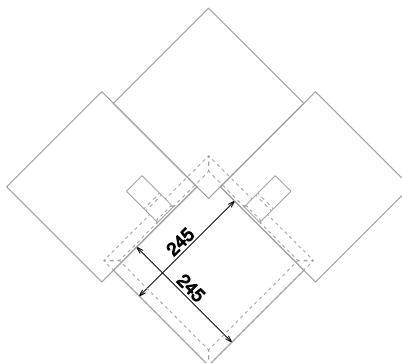

Shingles

Bespoke shingles

Each project is different. For renovations or for new buildings, bespoke square, hexagonal or diamond shaped, or any other shaped shingles will decorate your facade or roof.

Reference	Item code	Aspects
zinc	300001237	☐ ☐ ☐ ☐ ☐ ☐ ☐ ☐ ☐
zinc clip	300001699	☐ Natural zinc
copper		Contact us
copper clip		☐ Copper